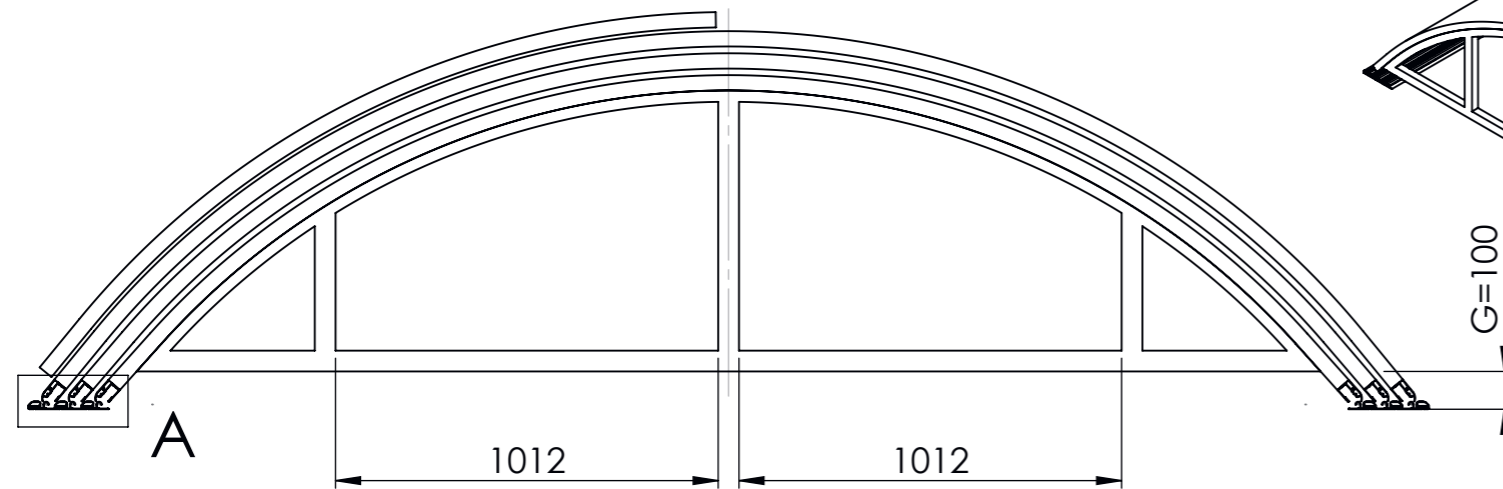

Side entrance  
variable position

Colour : Antracit DB 703

PRODUCT TYPE:	DIMENSIONS UNIT:
<b>Klasik Sky A</b>	mm
ID:	FORMAT:
	<b>A3</b>
AUTHOR:	DATE:
	INDEX:
	<b>A</b>

Drawing presenting only basic shape and dimensional layout works. The manufacturer reserves the right to determine the placement, amount and type of profile needed.