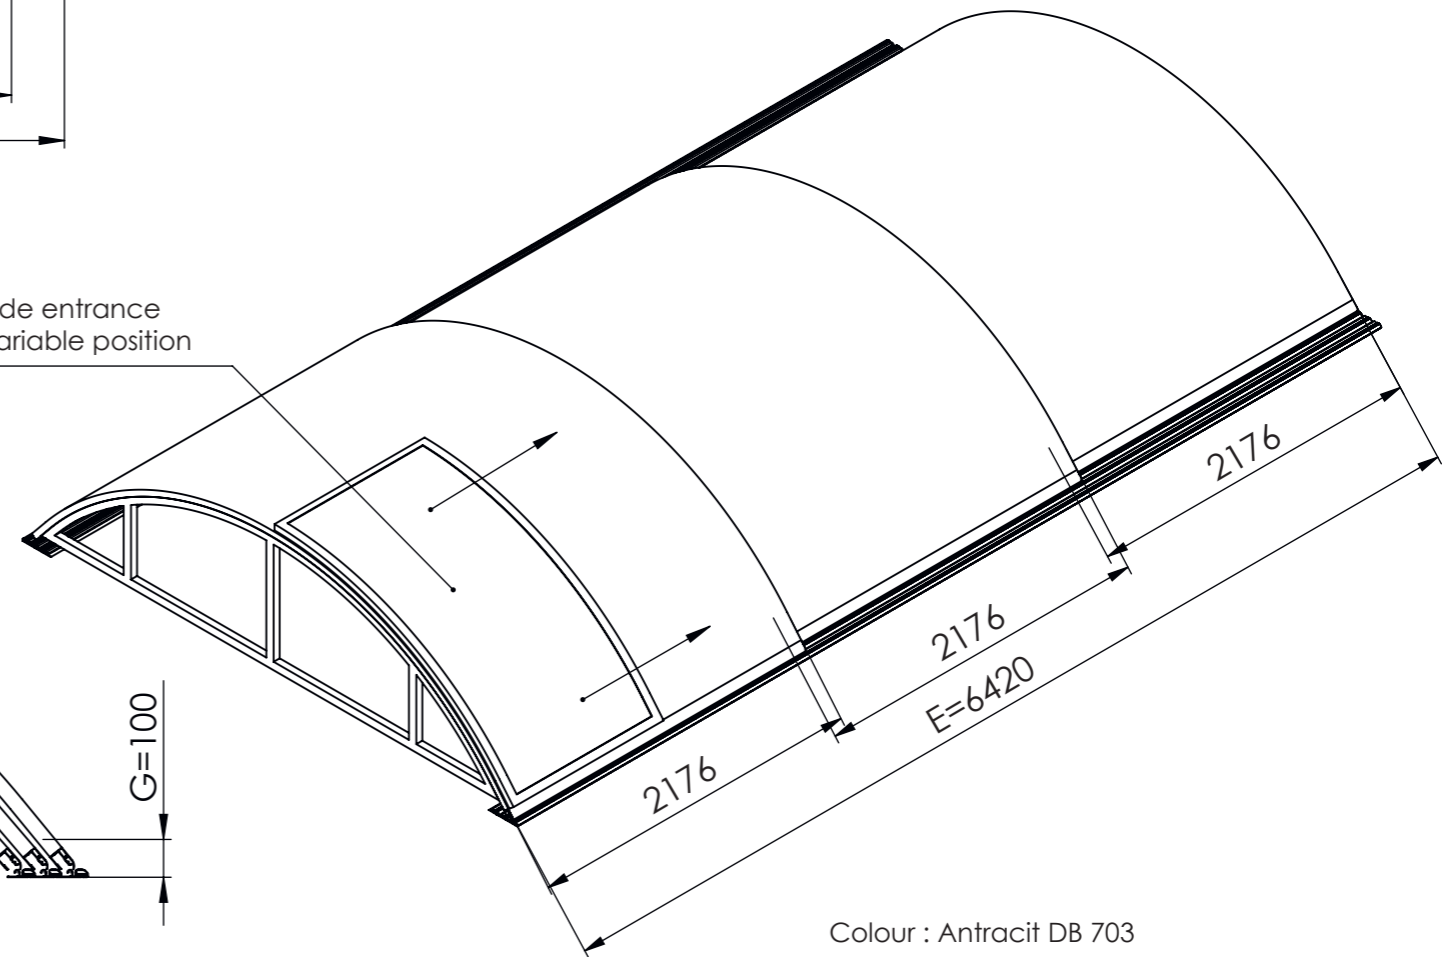

Side entrance  
variable position

Colour : Antracit DB 703

PRODUCT TYPE:	DIMENSIONS UNIT:
<b>Klasik Sky A</b>	mm
ID:	FORMAT:
	<b>A3</b>
AUTHOR:	DATE:
	INDEX:
	<b>A</b>

Drawing presenting only basic shape and dimensional layout works. The manufacturer reserves the right to determine the placement, amount and type of profile needed.